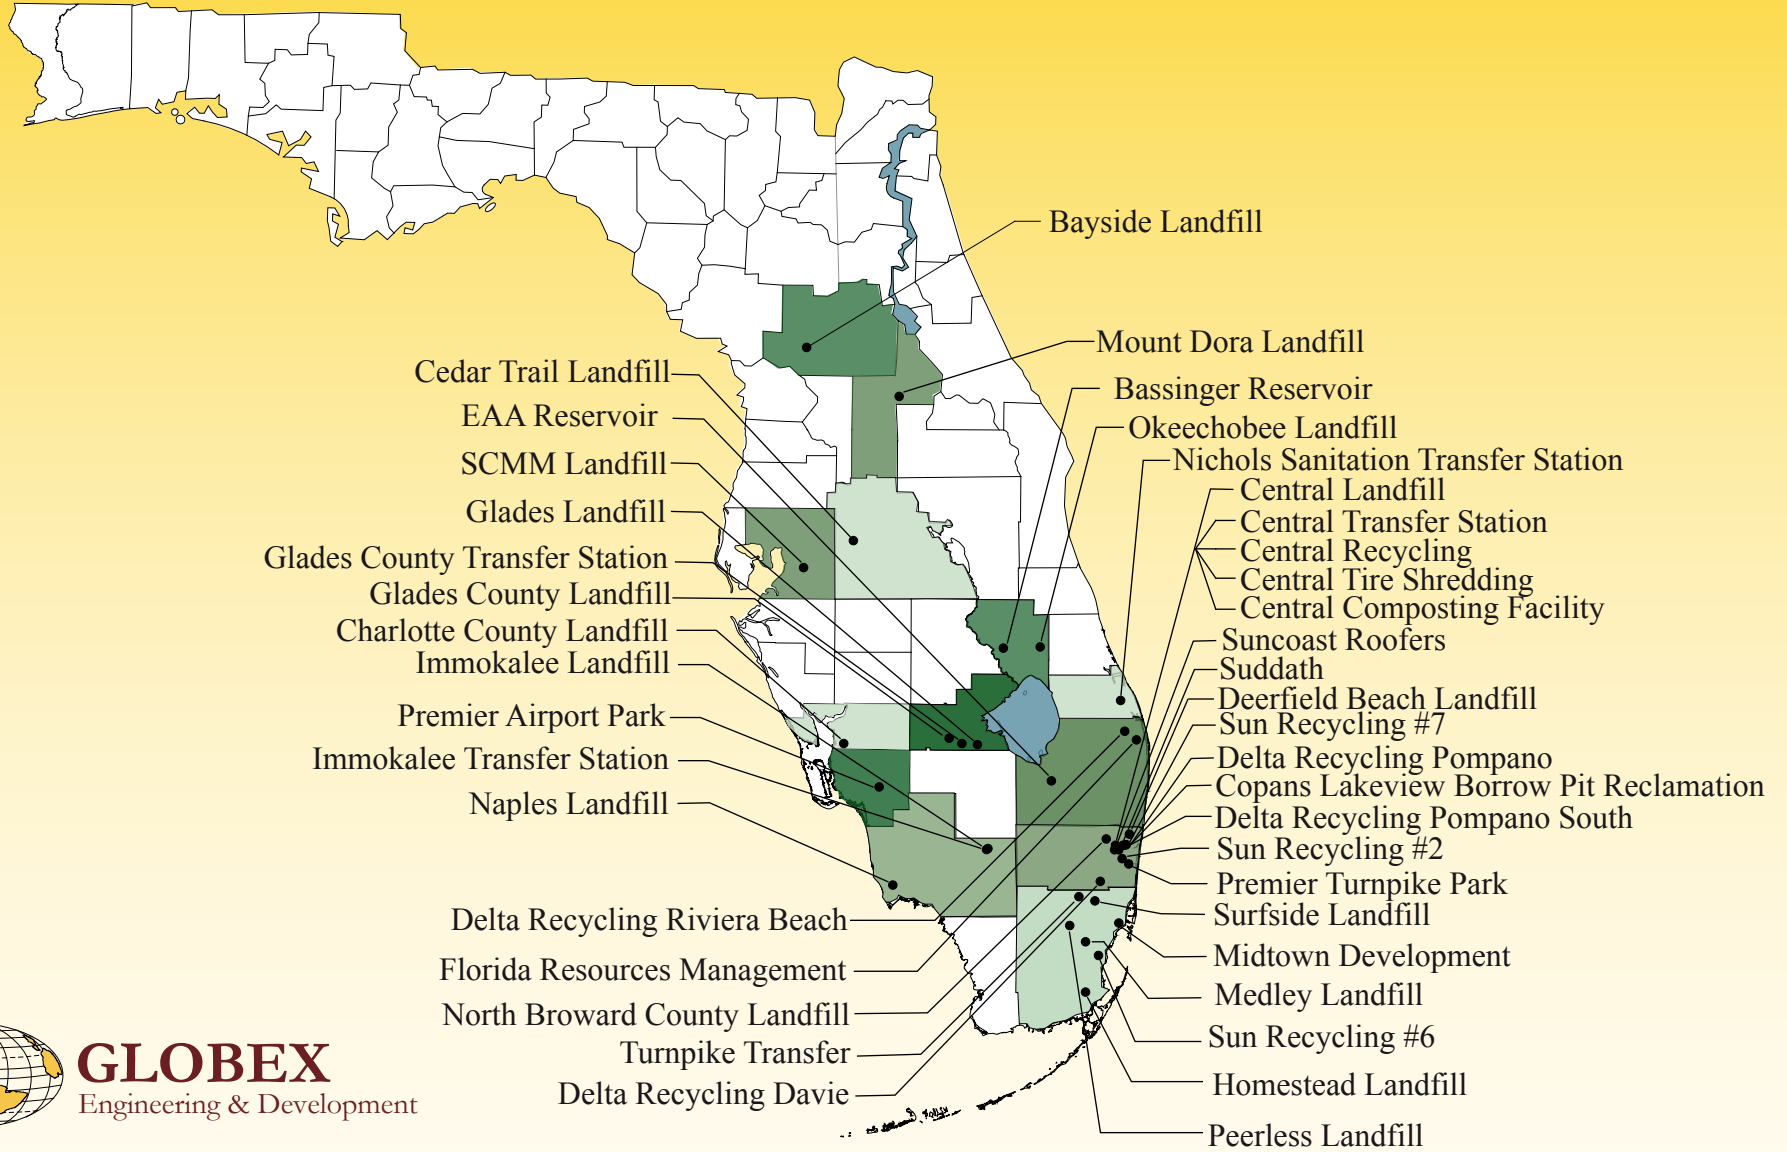

Globex Project Sites - Surface Water Management Systems

GLOBEX
Engineering & Development